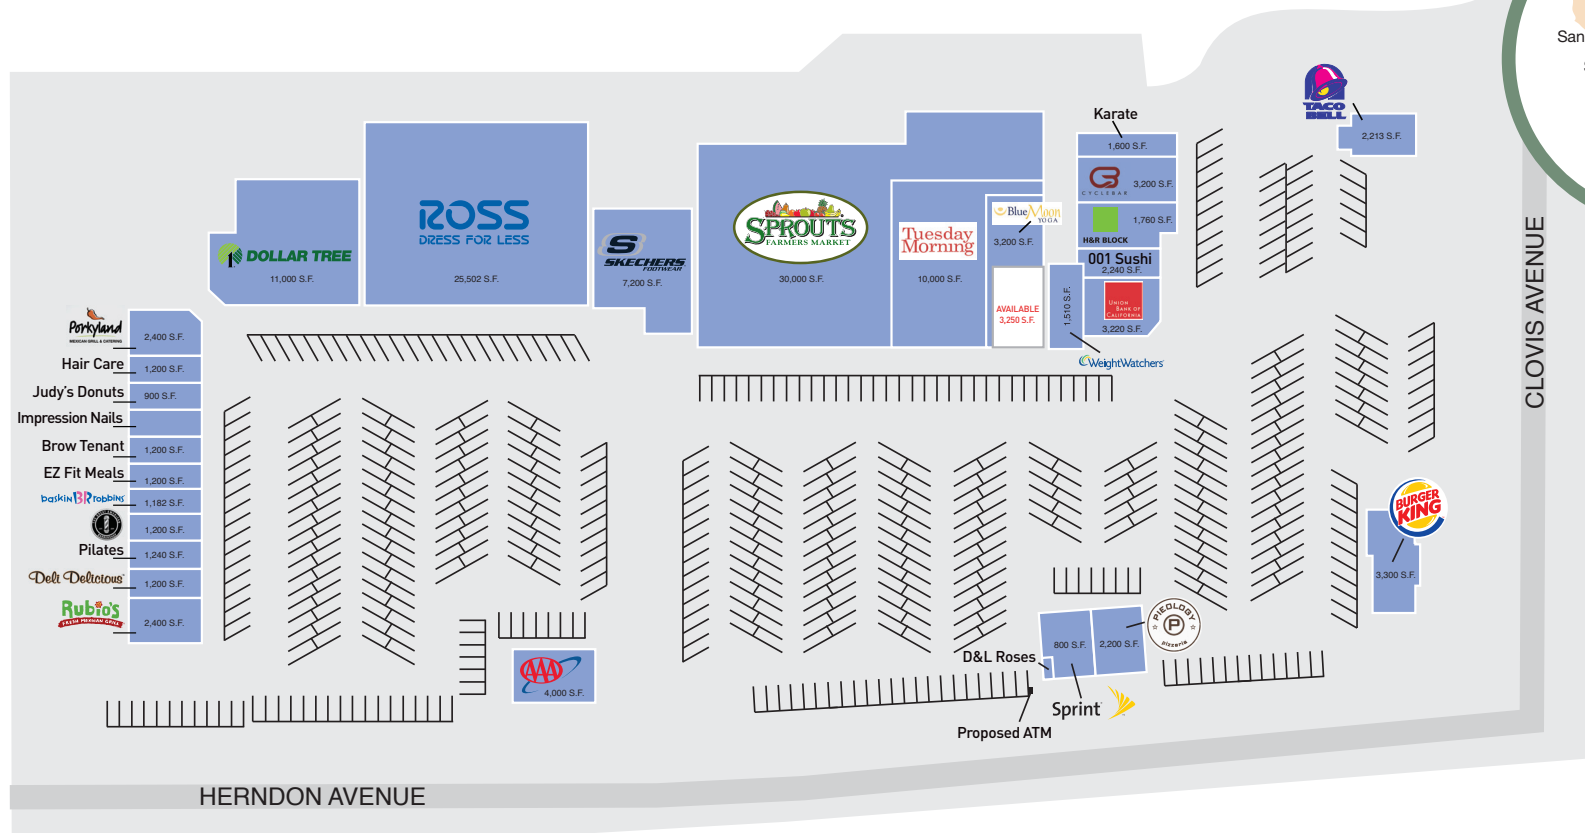

THE TRADING POST

- Open
- Signed Lease
- Lease Negotiations
- LOI Negotiations
- Tenant Research / Market Analysis

STORE DIRECTORY

- | | | |
|------------------------------------|---------------------------|------------------------|
| AAA | EZ Fit Meals | Skechers |
| Baskin Robbins | Great American Barbershop | Sprint |
| Beyond Pilates | H & R Block | Sprouts |
| Blue Moon Yoga | Hair Kare | Taco Bell |
| Burger King | Impression Nails | Tuesday Morning |
| Clovis Black Belt Taekwondo Center | Judy's Donut Shop | Union Bank |
| Cycle Bar | Ooi Sushi | Unique Threading Salon |
| D&L Roses | Pieology | Weight Watchers |
| Deli Delicious | Pokiland | |
| Dollar Tree | Ross | |
| | Rubio's | |